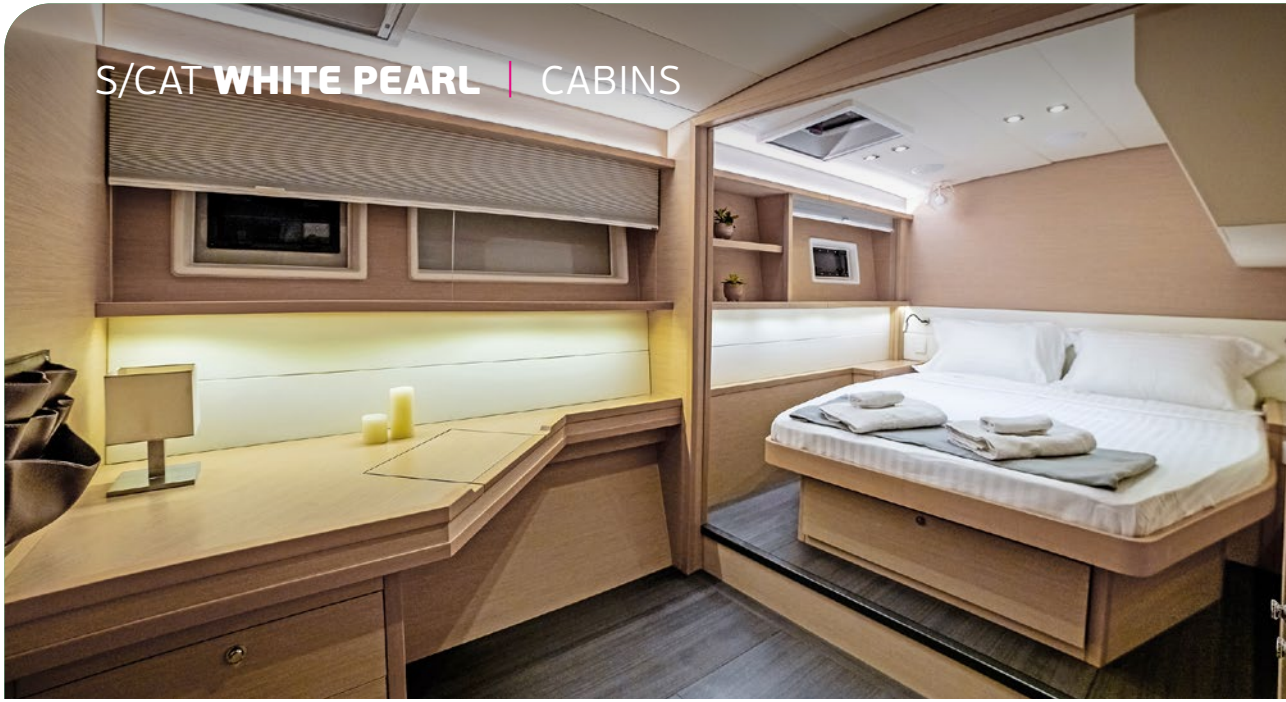

SAILING
CATAMARAN
**WHITE
PEARL**

LAGOON 52

S/CAT WHITE PEARL | THE YACHT

White Pearl, a Lagoon 52F is the ideal catamaran for crewed charters with 2 crew (Captain & cook/hostess). This is the 4 double bed cabins version (1 master, 3 VIP), all with their own WC/shower access, a perfect choice for groups of up to 8 guests with large front & rear deck areas and a comfortable sitting area in her flybridge. Guests get to enjoy a natural continuity flow between the interior and the ample exterior spaces ideally designed for entertainment & socializing.

KEY FEATURES

FRESHLY & WELL-APPOINTED INTERIOR / AMPLE OUTDOOR LIVING SPACES / LAYOUT IDEAL TO ACCOMMODATE 4 COUPLES / DESIGNED FOR ENTERTAINMENT & LEISURE

S/CAT **WHITE PEARL** | SALOON & DINING AREA

S/CAT WHITE PEARL | CABINS

S/CAT WHITE PEARL | BOW AREA

S/CAT **WHITE PEARL** | SPECIFICATIONS

Builder/Type: **Lagoon 52**
Built/Refit: **2013 / 2020**
L.O.A: **15,85m 52,00ft**
Beam: **8,60m 28,22ft**
Draft: **1,50m 4,92ft**
Main Engines: **2x 75hp Yanmar**
Generator: **17,5Kw Onan**
Cruising speed: **9knots**
Fuel Consumption: **25lt/hr**

Accommodation: 8 Guests in 4 Double cabins, all air-conditioned with en-suite facilities

Crew consisting of 2: Skipper & Cook / hostess in separate compartments

General Amenities: TV, Indoor & outdoor audio system (with Bluetooth connectivity), Freezer, 2x Fridges, Generator, Inverter, 220V power sockets, USB sockets in cabins, water maker, water heater, full a/c with autonomous cabin temperature setting, Deck shower on both aft and port side, Swimming ladders, onboard WIFI Internet, Nespresso machine, Dishwasher